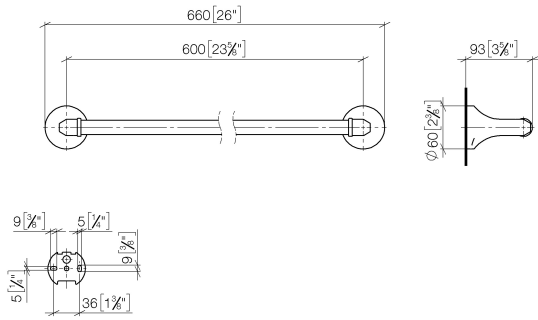

83 060 361

- gauge 600 mm
- width 660mm
- height 60 mm
- rosette Ø 60 mm
- 90mm projection

	Chrome	83 060 361-00
	Brushed Platinum	83 060 361-06
	Platinum	83 060 361-08
	Durabronze (23kt Gold)	83 060 361-09
	Brushed Durabronze (23kt Gold)	83 060 361-28
	Brushed Dark Platinum	83 060 361-99

**Recommended miscellaneous**

**MADISON Mounting for towel bar/tumbler mounting on two sides -** 12 358 970 90

- for towel bar mounting plus towel bar mounting on back.

83 060 361

mm [inches]

83 060 361

Spare parts list

No.	Item Number	Name	Quantity used	Delivery time
1	05 17 97 507 00 90	fixing set	2	2
2	04 31 11 140 00 90	pin	2	2