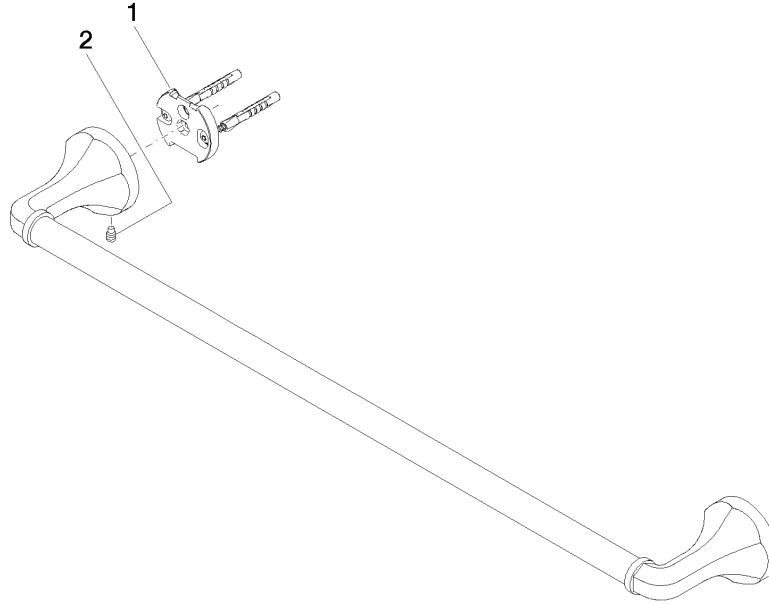

83 060 361

- gauge 600 mm
- width 660mm
- height 60 mm
- rosette Ø 60 mm
- 90mm projection

	Chrome	83 060 361-00
	Brushed Platinum	83 060 361-06
	Platinum	83 060 361-08
	Durabronze (23kt Gold)	83 060 361-09
	Brushed Durabronze (23kt Gold)	83 060 361-28
	Brushed Dark Platinum	83 060 361-99

**Recommended miscellaneous**

**MADISON Mounting for towel bar/tumbler mounting on two sides -** 12 358 970 90

- for towel bar mounting plus towel bar mounting on back.

83 060 361

mm [inches]

83 060 361

Spare parts list

No.	Item Number	Name	Quantity used	Delivery time
1	05 17 97 507 00 90	fixing set	2	2
2	04 31 11 140 00 90	pin	2	2